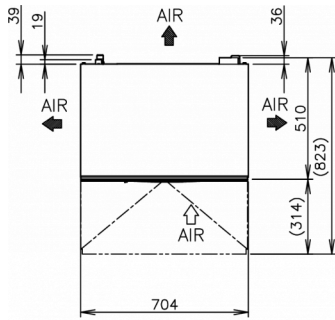

HOSHIZAKI

IM-130PE-U

TECHNICAL SPECIFICATIONS

Cooling system	Power supply	Electrical circuit breaker protection	Heat Rejection (AT 32°C, WT 21°C)	Production Capacity (kg/24h) - AT 10°C, WT 10°C	Production Capacity (kg/24h) - AT 21°C, WT 15°C	Production Capacity (kg/24h) - AT 32°C, WT 21°C	Water consumption (m³/24h) - AT 10°C, WT 10°C
Air Cooled	1/220 - 240V/50Hz	5 A	1.45 kW	116	107	96	0.47

SHIPPING SPECIFICATIONS

Width (packed)	Depth (packed)	Height (packed)	Gross weight	Width (legs excluded)	Depth (legs excluded)	Height (legs excluded)	Dimensions legs	Net weight
805 mm	580 mm	1,375 mm	81 kg	704 mm	506 mm	1,210 mm	for legs add 70-110mm	71 kg

Disclaimer: Every effort has been made to ensure that the information contained in this spec sheet is accurate at the time of publishing. Hoshizaki Europe BV assumes no responsibility or liability for typographical errors or omissions or for any misinterpretation of the information within the publication and reserves the right to change without notice.

HOSHIZAKI

Hoshizaki Belgium
Hoshizaki Danmark
Hoshizaki Deutschland
Hoshizaki France
Hoshizaki Iberia
Hoshizaki Italia
Hoshizaki Middle East

info@hoshizaki.nl
info@hoshizaki.dk
vertrieb@hoshizaki.de
info@hoshizaki.fr
info@hoshizaki.es
commerciale@hoshizaki.it
sales.ex@hoshizaki-europe.com

Hoshizaki Netherlands info@hoshizaki.nl
Hoshizaki Norge salg@hoshizaki.no
Hoshizaki Sverige orderSE@hoshizaki.dk
Hoshizaki UK uksales@hoshizaki.uk
Export countries sales.ex@hoshizaki-europe.com
Other countries sales.ex@hoshizaki-europe.com

www.hoshizaki-europe.com