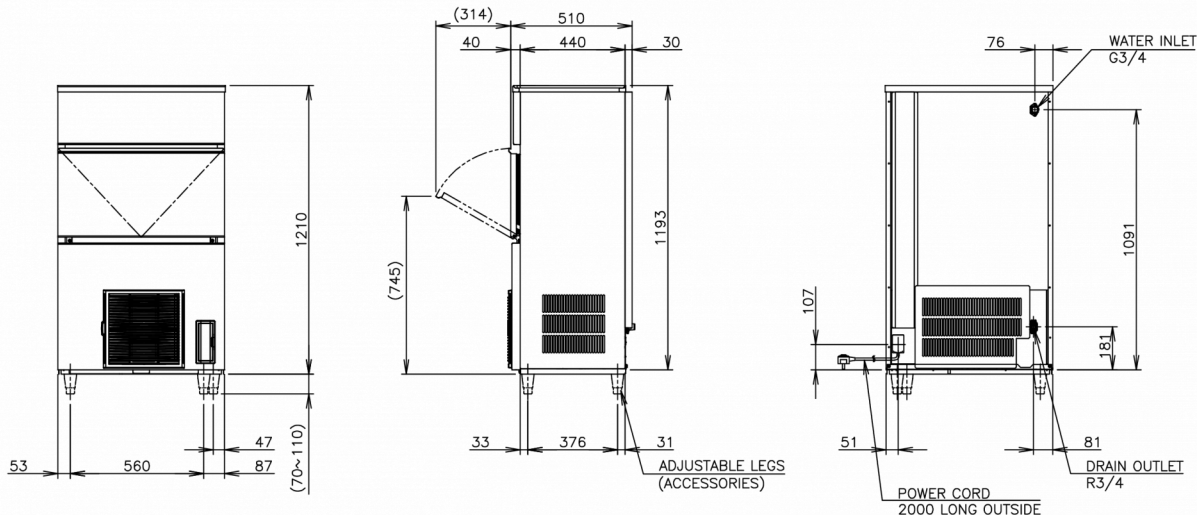

HOSHIZAKI

IM-130PE-U

TECHNICAL SPECIFICATIONS

Cooling system	Power supply	Electrical circuit breaker protection	Heat Rejection (AT 32°C, WT 21°C)	Production Capacity (kg/24h) - AT 10°C, WT 10°C	Production Capacity (kg/24h) - AT 21°C, WT 15°C	Production Capacity (kg/24h) - AT 32°C, WT 21°C	Water consumption (m³/24h) - AT 10°C, WT 10°C
Air Cooled	1/220 - 240V/50Hz	5 A	1.45 kW	116	107	96	0.47

SHIPPING SPECIFICATIONS

Width (packed)	Depth (packed)	Height (packed)	Gross weight	Width (legs excluded)	Depth (legs excluded)	Height (legs excluded)	Dimensions legs	Net weight
805 mm	580 mm	1,375 mm	81 kg	704 mm	506 mm	1,210 mm	for legs add 70-110mm	71 kg

Disclaimer: Every effort has been made to ensure that the information contained in this spec sheet is accurate at the time of publishing. Hoshizaki Europe BV assumes no responsibility or liability for typographical errors or omissions or for any misinterpretation of the information within the publication and reserves the right to change without notice.

HOSHIZAKI

Hoshizaki Belgium
Hoshizaki Danmark
Hoshizaki Deutschland
Hoshizaki France
Hoshizaki Iberia
Hoshizaki Italia
Hoshizaki Middle East

info@hoshizaki.nl
info@hoshizaki.dk
vertrieb@hoshizaki.de
info@hoshizaki.fr
info@hoshizaki.es
commerciale@hoshizaki.it
sales.ex@hoshizaki-europe.com

Hoshizaki Netherlands info@hoshizaki.nl
Hoshizaki Norge salg@hoshizaki.no
Hoshizaki Sverige orderSE@hoshizaki.dk
Hoshizaki UK uksales@hoshizaki.uk
Export countries sales.ex@hoshizaki-europe.com
Other countries sales.ex@hoshizaki-europe.com

www.hoshizaki-europe.com