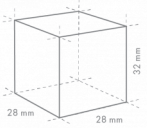

### Cuber, Self Contained

Production Capacity (kg/24h) - AT 10°C, WT 10°C: 116

Storage bin capacity: 50 kg

ICE TYPE: Large cubes, Standard

Cube Size: **L-STANDARD**  
Weight: 23 g

### SHIPPING SPECIFICATIONS

Width (packed)	Depth (packed)	Height (packed)	Gross weight	Width (legs excluded)	Depth (legs excluded)	Height (legs excluded)	Dimensions legs	Net weight
805 mm	580 mm	1,375 mm	81 kg	704 mm	506 mm	1,210 mm	for legs add 70-110mm	71 kg