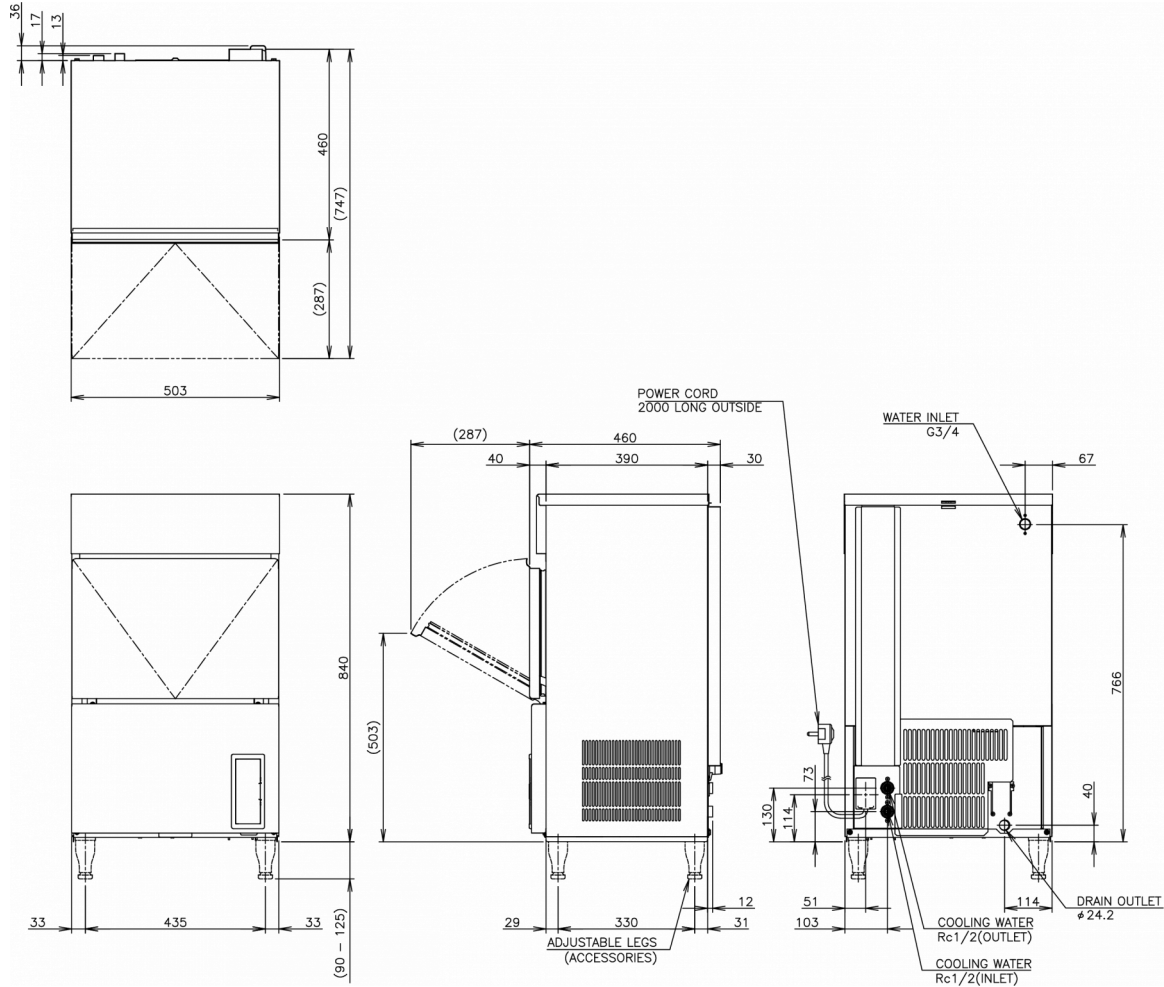

HOSHIZAKI

IM-45WPE-F-25

TECHNICAL SPECIFICATIONS

Cooling system	Power supply	Electrical circuit breaker protection	Heat Rejection (AT 32°C, WT 21°C)	Production Capacity (kg/24h) - AT 10°C, WT 10°C	Production Capacity (kg/24h) - AT 21°C, WT 15°C	Production Capacity (kg/24h) - AT 32°C, WT 21°C
Water Cooled	1/220 - 240V/50Hz	5 A	0.44 kW	47	44	39

SHIPPING SPECIFICATIONS

Width (packed)	Depth (packed)	Height (packed)	Gross weight	Width (legs excluded)	Depth (legs excluded)	Height (legs excluded)	Dimensions legs	Net weight
635 mm	520 mm	1,007 mm	54 kg	503 mm	456 mm	840 mm	for legs add 90-125 mm	46 kg

Disclaimer: Every effort has been made to ensure that the information contained in this spec sheet is accurate at the time of publishing. Hoshizaki Europe BV assumes no responsibility or liability for typographical errors or omissions or for any misinterpretation of the information within the publication and reserves the right to change without notice.

Please observe: This type of icemaker is on special order only. Please take longer lead times into consideration.

Hoshizaki Belgium
Hoshizaki Danmark
Hoshizaki Deutschland
Hoshizaki France
Hoshizaki Iberia
Hoshizaki Italia
Hoshizaki Middle East

info@hoshizaki.nl
info@hoshizaki.dk
vertrieb@hoshizaki.de
info@hoshizaki.fr
info@hoshizaki.es
commerciale@hoshizaki.it
sales.ex@hoshizaki-europe.com

Hoshizaki Netherlands info@hoshizaki.nl
Hoshizaki Norge salg@hoshizaki.no
Hoshizaki Sverige orderSE@hoshizaki.dk
Hoshizaki UK uksales@hoshizaki.uk
Export countries sales.ex@hoshizaki-europe.com
Other countries sales.ex@hoshizaki-europe.com

www.hoshizaki-europe.com